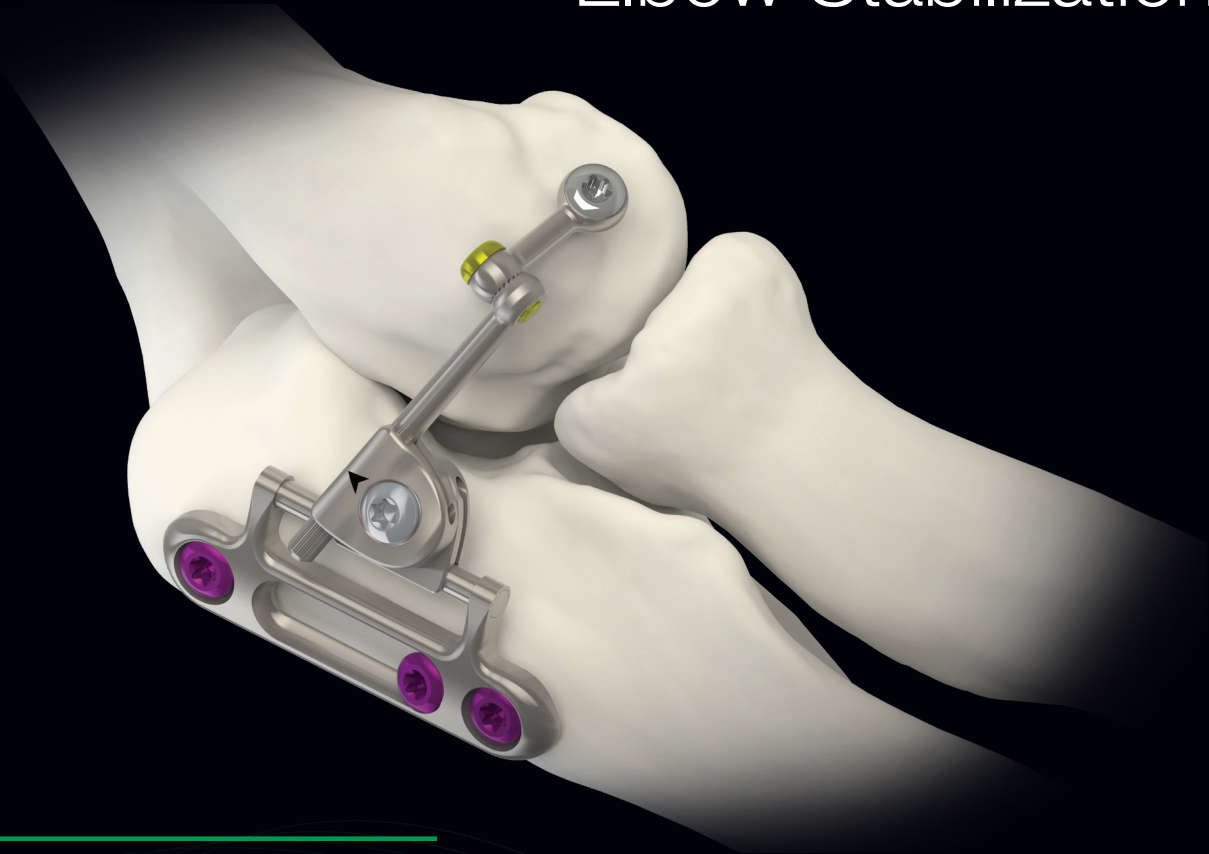

IJS[®]-ELBOW

elbow stabilization system
by skeletal dynamics

Comprehensive Elbow Stabilization

-
- + Stabilizes the unstable elbow
 - + Permits early active motion
 - + Reduces inconvenience and complications of external fixation devices
-

IJS[®]-ELBOW

elbow stabilization system
by skeletal dynamics

Proximal Locking Joint

Proximal Locking Screw

Distal Locking Joint

Distal Locking Screw

Sliding Slot

Compression Screw
(Polyaxial Non Locking)

Proximal
Connecting
Rod

Distal
Connecting
Rod

Axis Pin

Base Plate